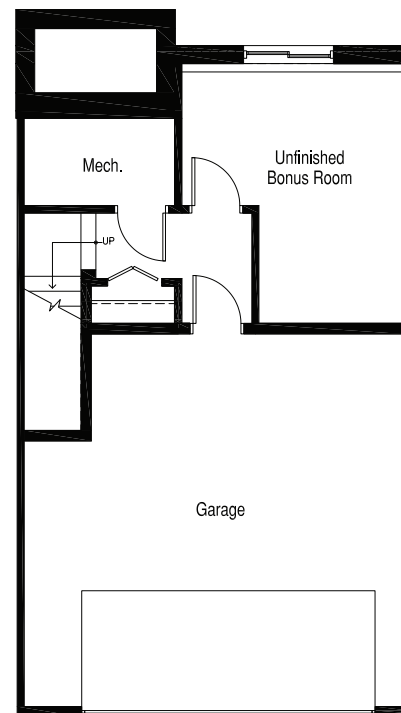

Upper Level
824 SQ. FT

Main Level
792 SQ. FT

PARKSIDE - Zachery

Main Level	792 Sq Ft
Upper Level	824 Sq Ft
Lower Level	71 Sq Ft
Total	1687 Sq Ft

Floor plans are for illustrative purposes only and are subject to change without notice. Square footages are approximate. Information deemed reliable but not guaranteed. (9/07)

THE
TOWNHOMES
AT ARBOR LAKES

763-416-4755

Garage Level
71 SQ. FT