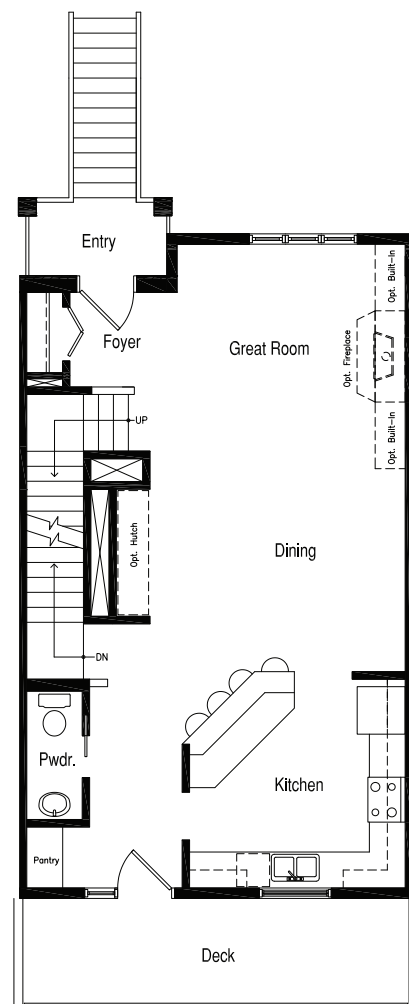

Upper Level
824 SQ. FT

Main Level
792 SQ. FT

PARKSIDE - Zachery

Main Level	792 Sq Ft
Upper Level	824 Sq Ft
Lower Level	71 Sq Ft
Total	1687 Sq Ft

Floor plans are for illustrative purposes only and are subject to change without notice. Square footages are approximate. Information deemed reliable but not guaranteed. (9/07)

THE
TOWNHOMES
AT ARBOR LAKES

763-416-4755

Garage Level
71 SQ. FT