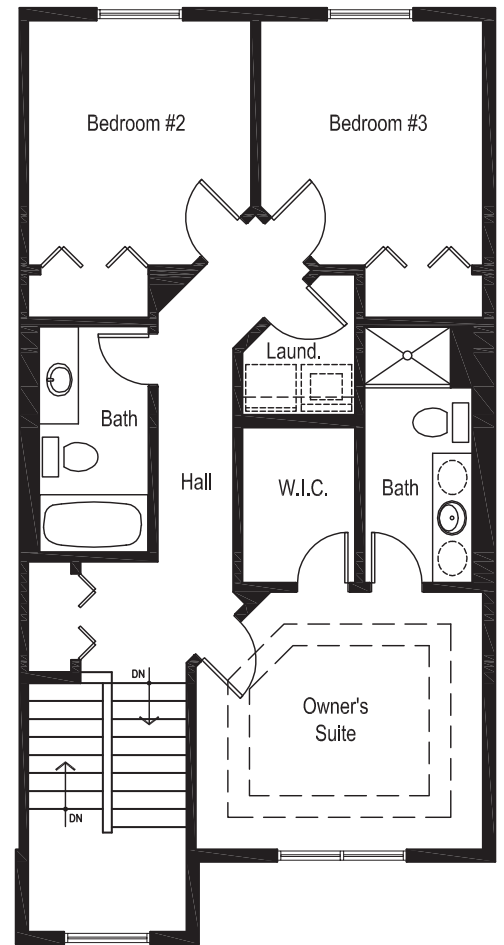

LOWER LEVEL

MAIN LEVEL

UPPER LEVEL

PARKSIDE - Oakview

Main Level	855 Sq Ft
Upper Level	790 Sq Ft
Lower Level	105 Sq Ft
Total	1750 Sq Ft

Floor plans are for illustrative purposes only and are subject to change without notice. Square footages are approximate. Information deemed reliable but not guaranteed. (5/11)