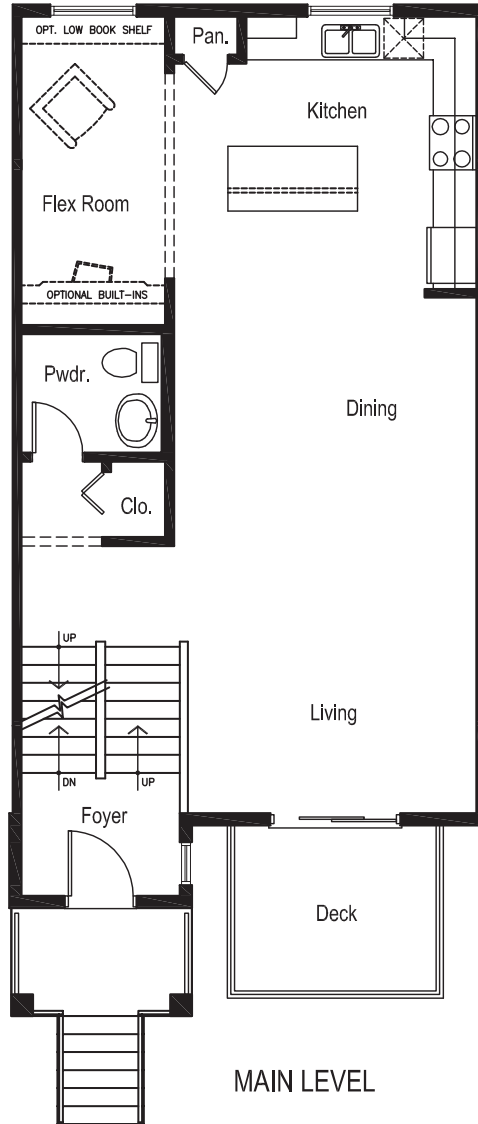

LOWER LEVEL

MAIN LEVEL

UPPER LEVEL

PARKSIDE - Oakview

Main Level	855 Sq Ft
Upper Level	790 Sq Ft
Lower Level	105 Sq Ft
Total	1750 Sq Ft

Floor plans are for illustrative purposes only and are subject to change without notice. Square footages are approximate. Information deemed reliable but not guaranteed. (5/11)