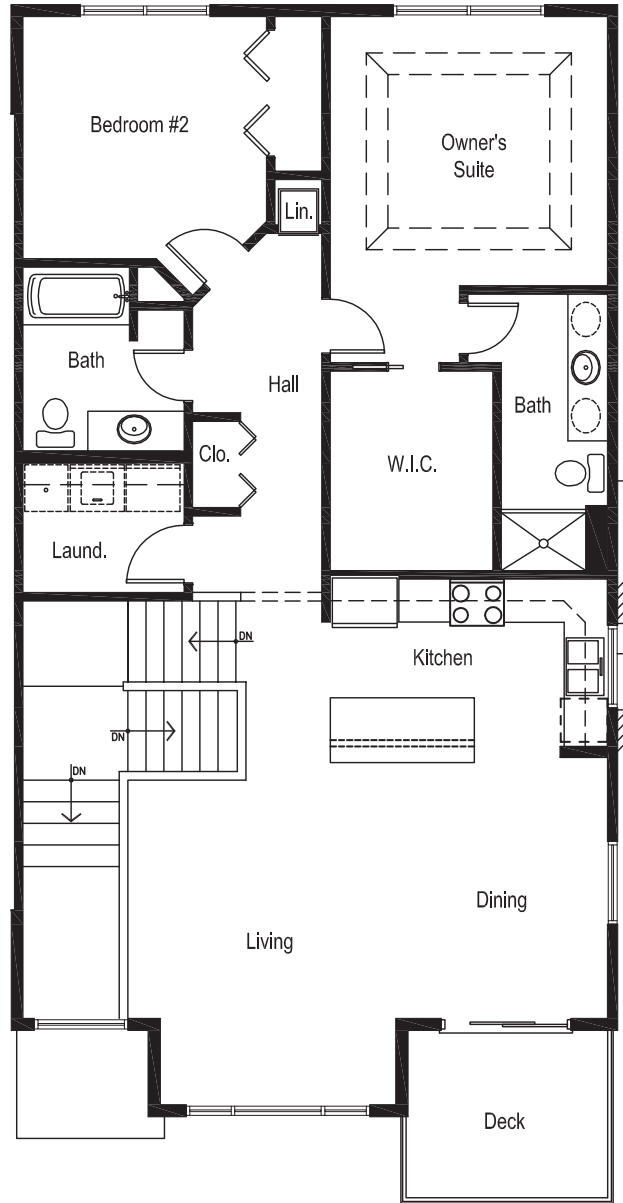

LOWER LEVEL

MAIN LEVEL

PARKSIDE - Pineview

Main Level	1370 Sq Ft
Lower Level	480 Sq Ft
Total	1850 Sq Ft

Floor plans are for illustrative purposes only and are subject to change without notice. Square footages are approximate. Information deemed reliable but not guaranteed. (5/11)